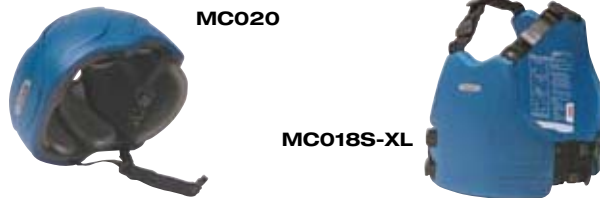

Child Medium	RE212	\$86.50ea
Adult XS, S, M, L	RE214	\$89.60ea
Adult X L	RE216	\$95.00ea

Rapid Personal Floatation Device

Lightweight, quick drying, ethylene vinyl acetate, foam construction.

Rapid	MC018S-XL	\$129.00
Rapid Polo	MC019S-XL	\$149.00

Colourway: Gold

Child XXS-Small	RE218	\$105.00ea
Child Medium	RE220	\$105.00ea
Adult XS, S, M, L	RE222	\$112.00ea
Adult XL, 2XL	RE224	\$119.00ea

OUTDOOR EDUCATION BOOKS

Outdoor Leadership - Theory and Practice